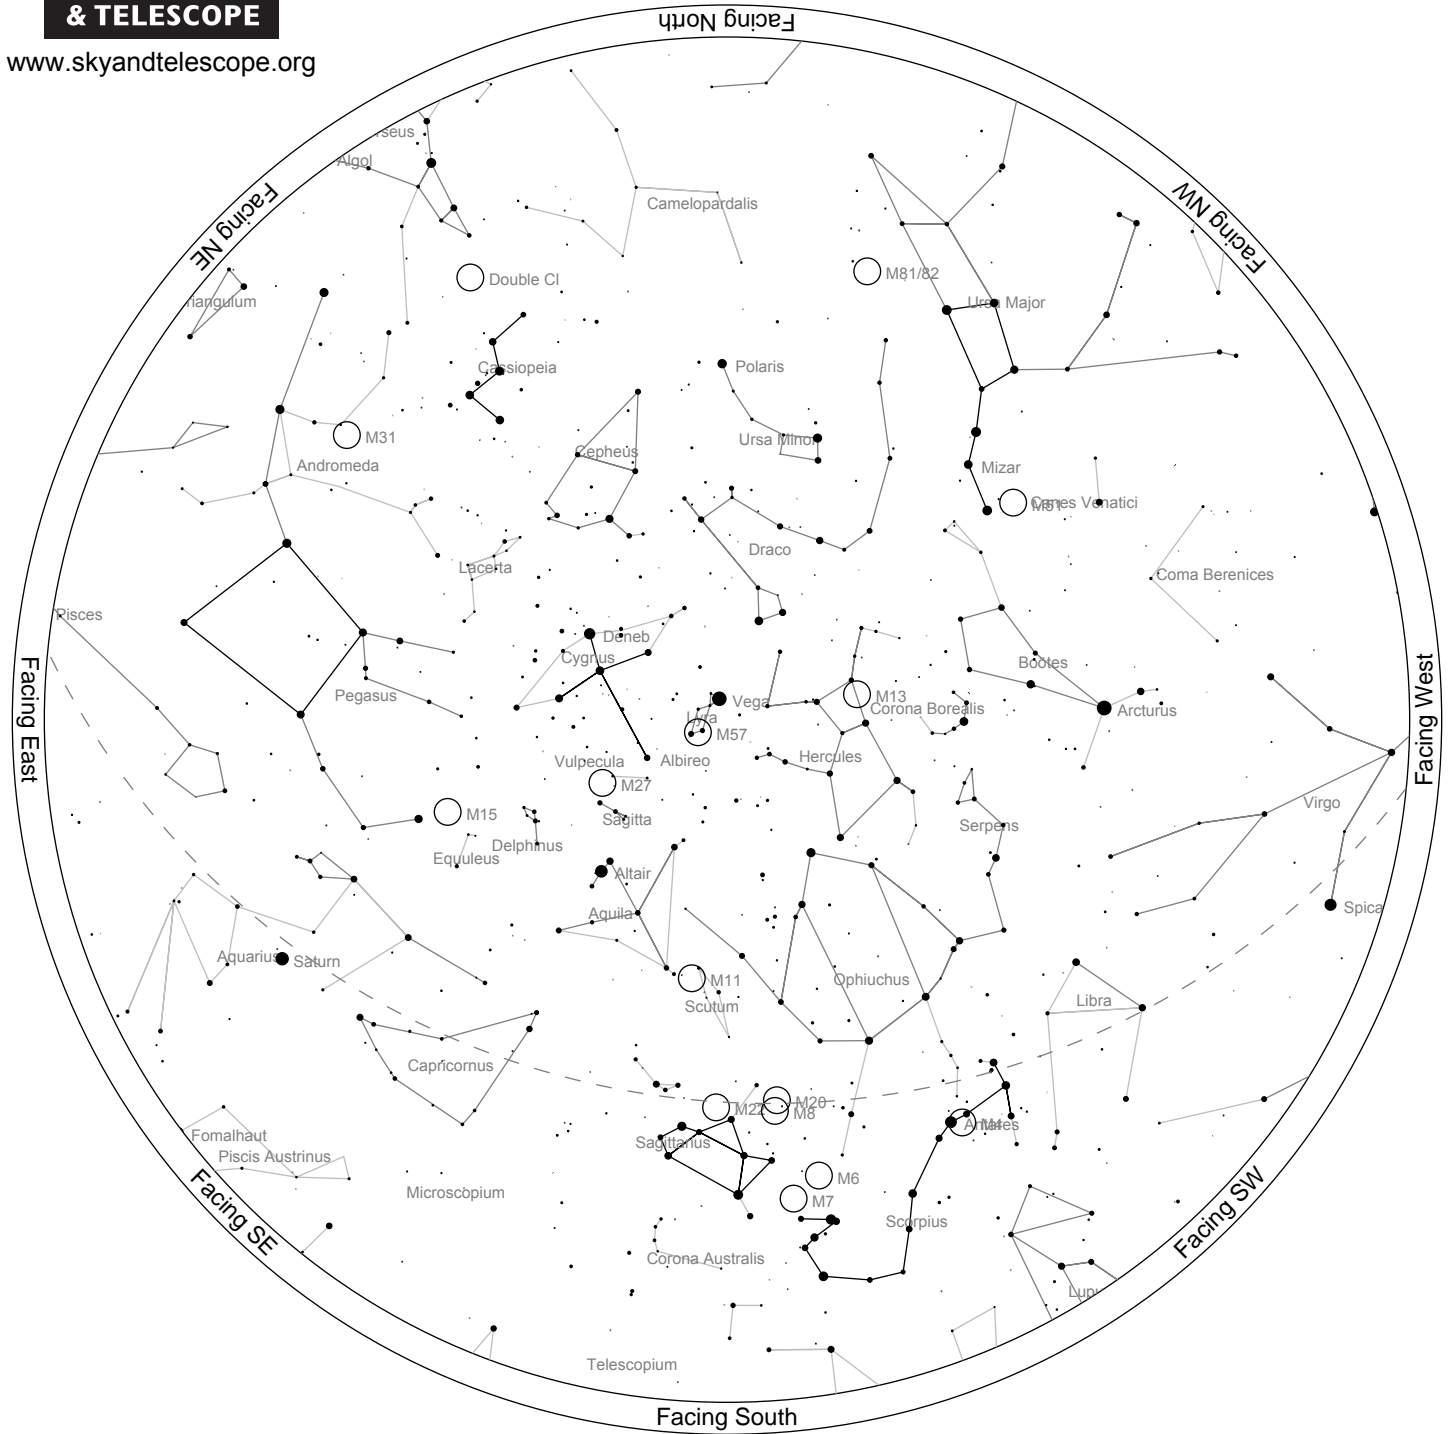

Sky Chart

Location: Rio Rancho, NM 87124
Latitude: 35° 17' N, longitude: 106° 43' W
Time: 2023 August 15, 22:00 (UTC -06:00)

Powered by: [Heavens-Above.com](https://www.heavens-above.com)