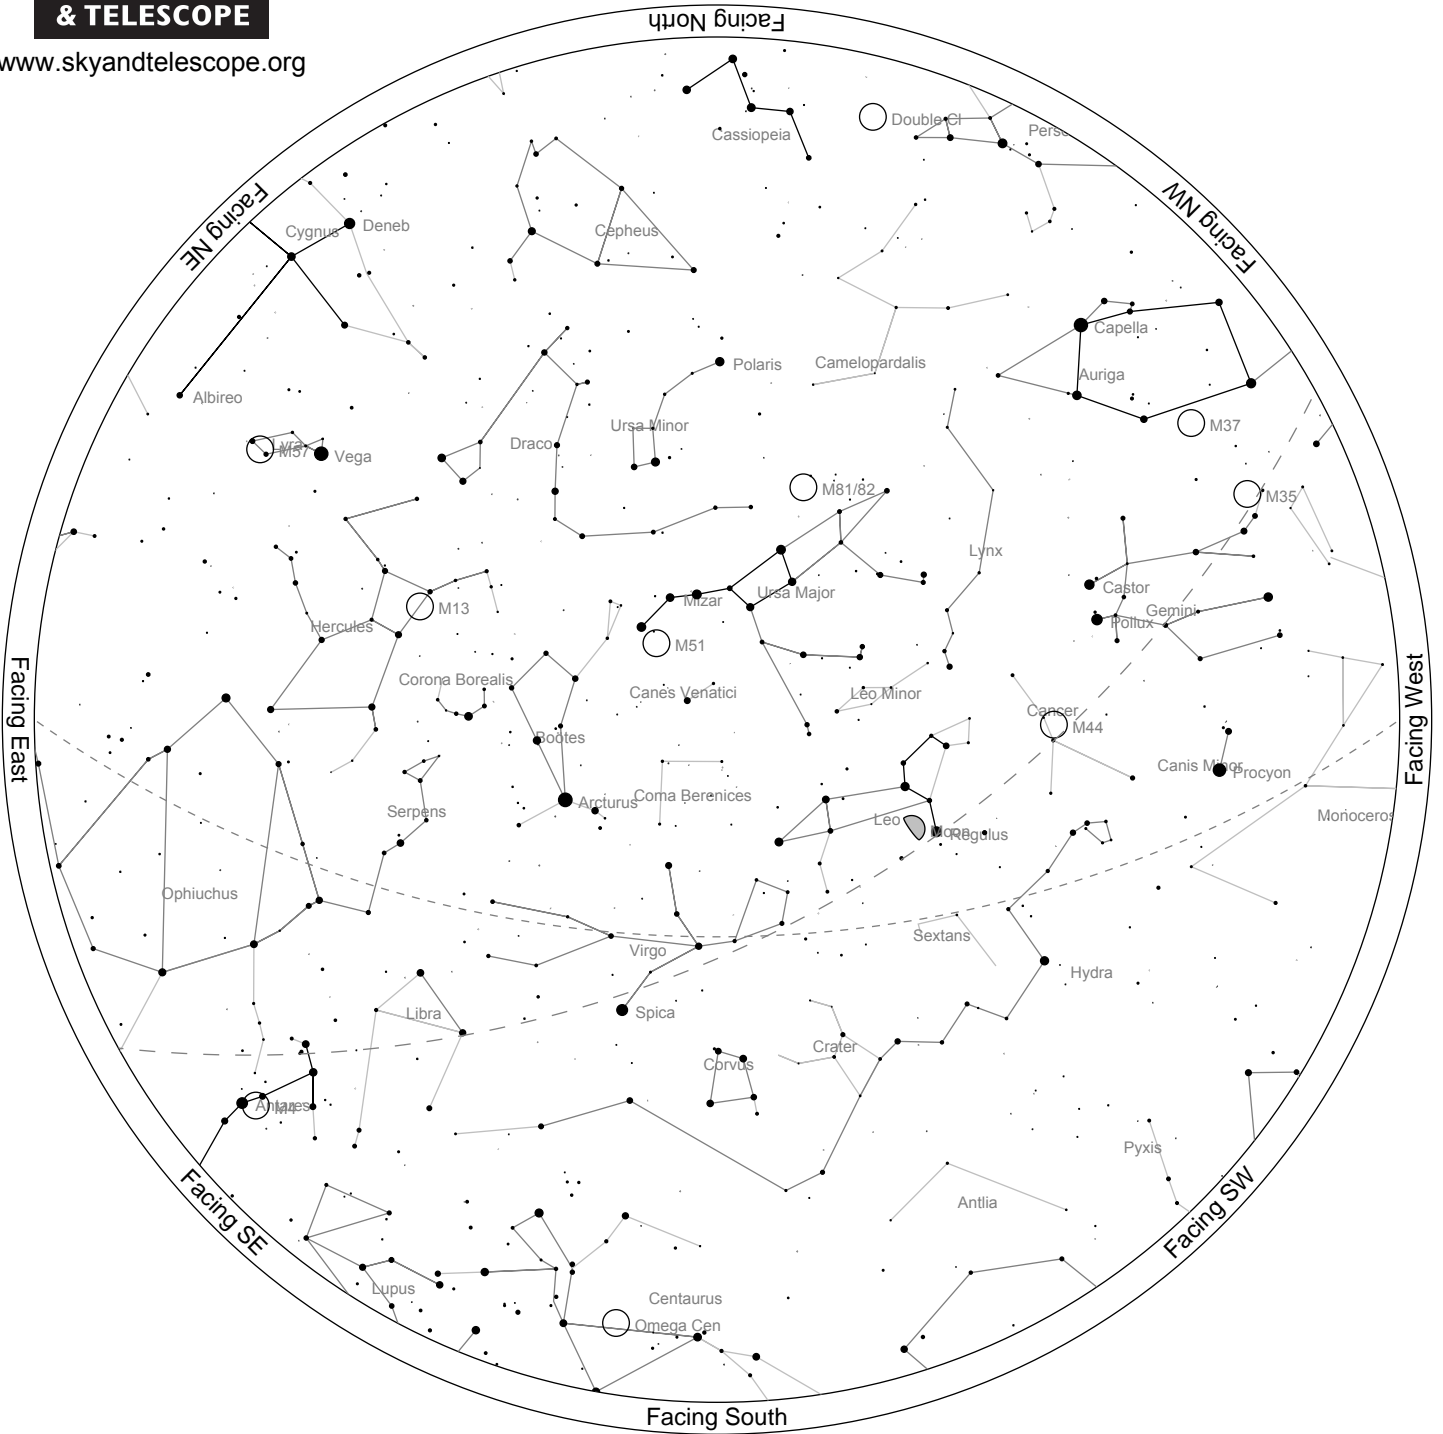

Sky Chart

Location: Rio Rancho, NM 87124
Latitude: 35° 17' N, longitude: 106° 43' W
Time: 2024 May 15, 22:00 (UTC -06:00)

Powered by: [Heavens-Above.com](https://www.heavens-above.com)