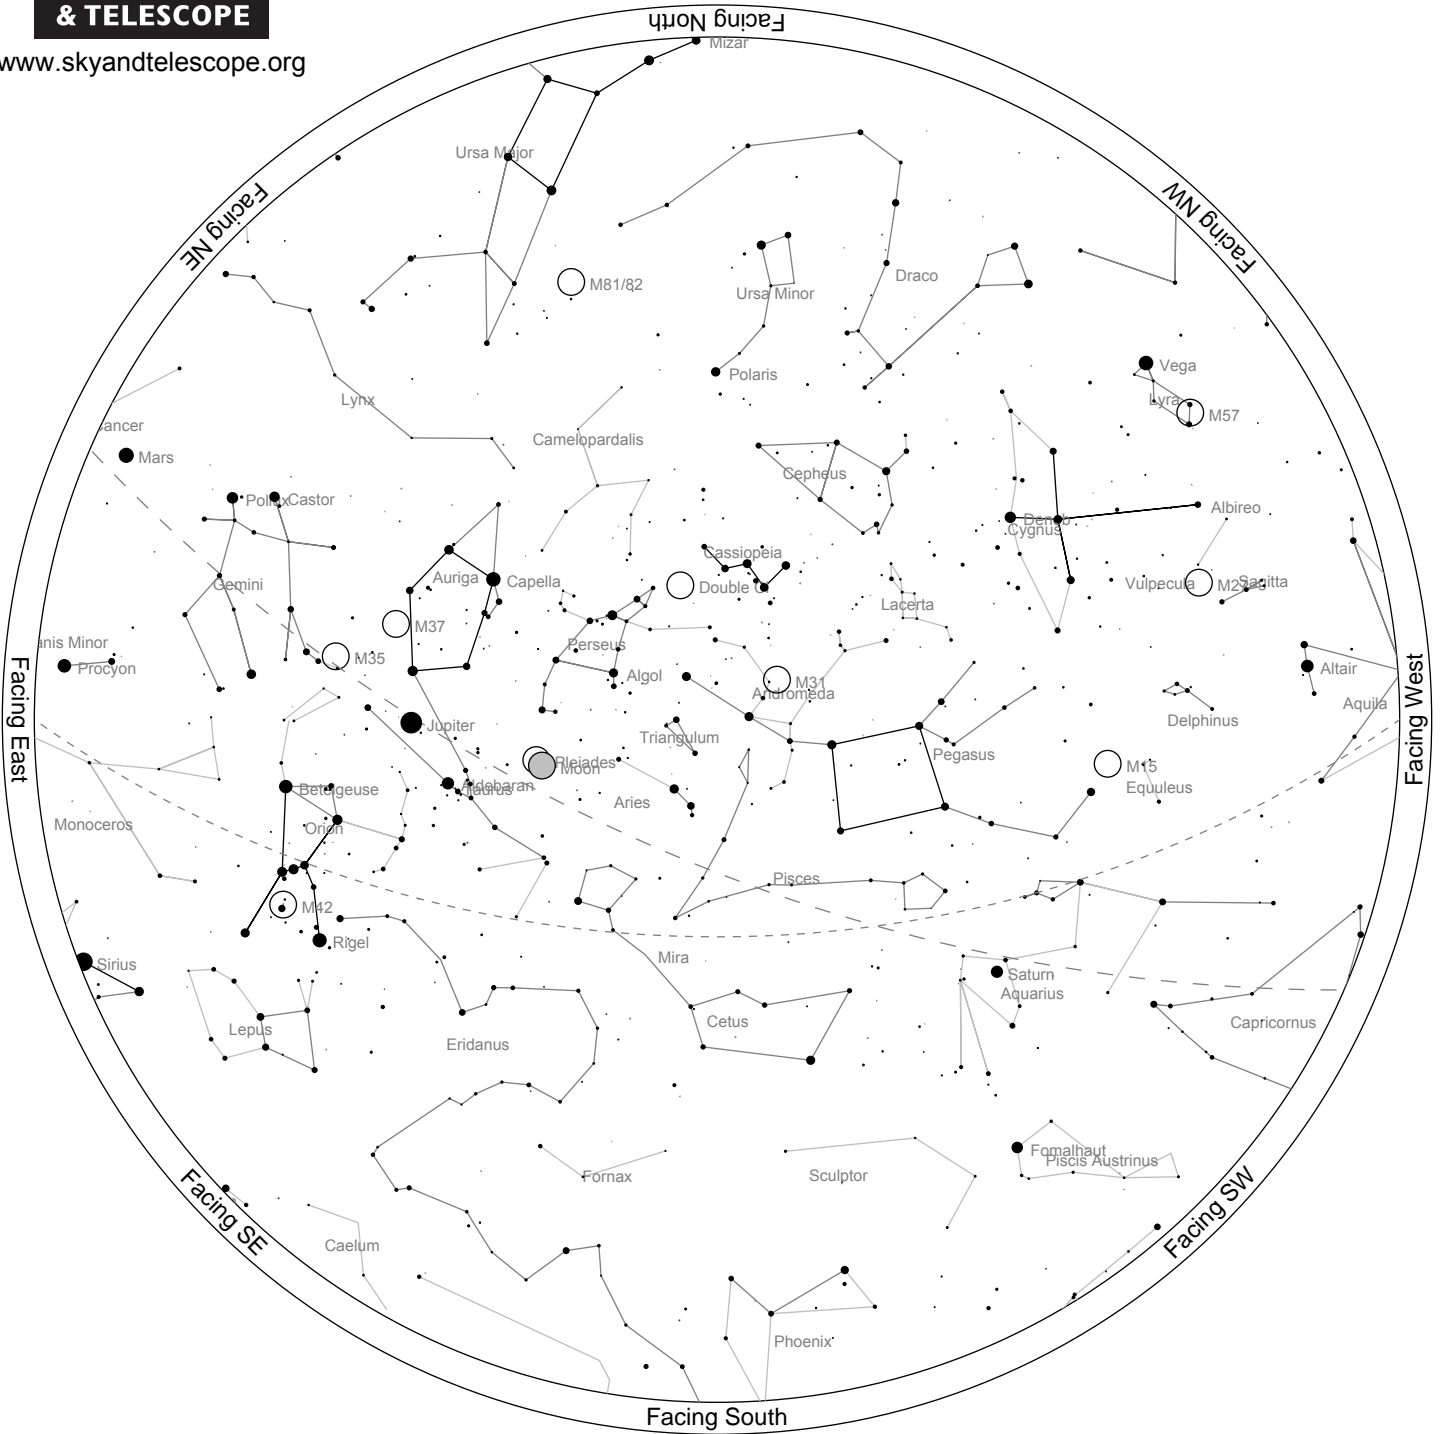

## Sky Chart

Location: Rio Rancho, NM 87124  
Latitude: 35° 17' N, longitude: 106° 43' W  
Time: 2024 November 15, 22:00 (UTC -07:00)

Powered by: Heavens-Above.com