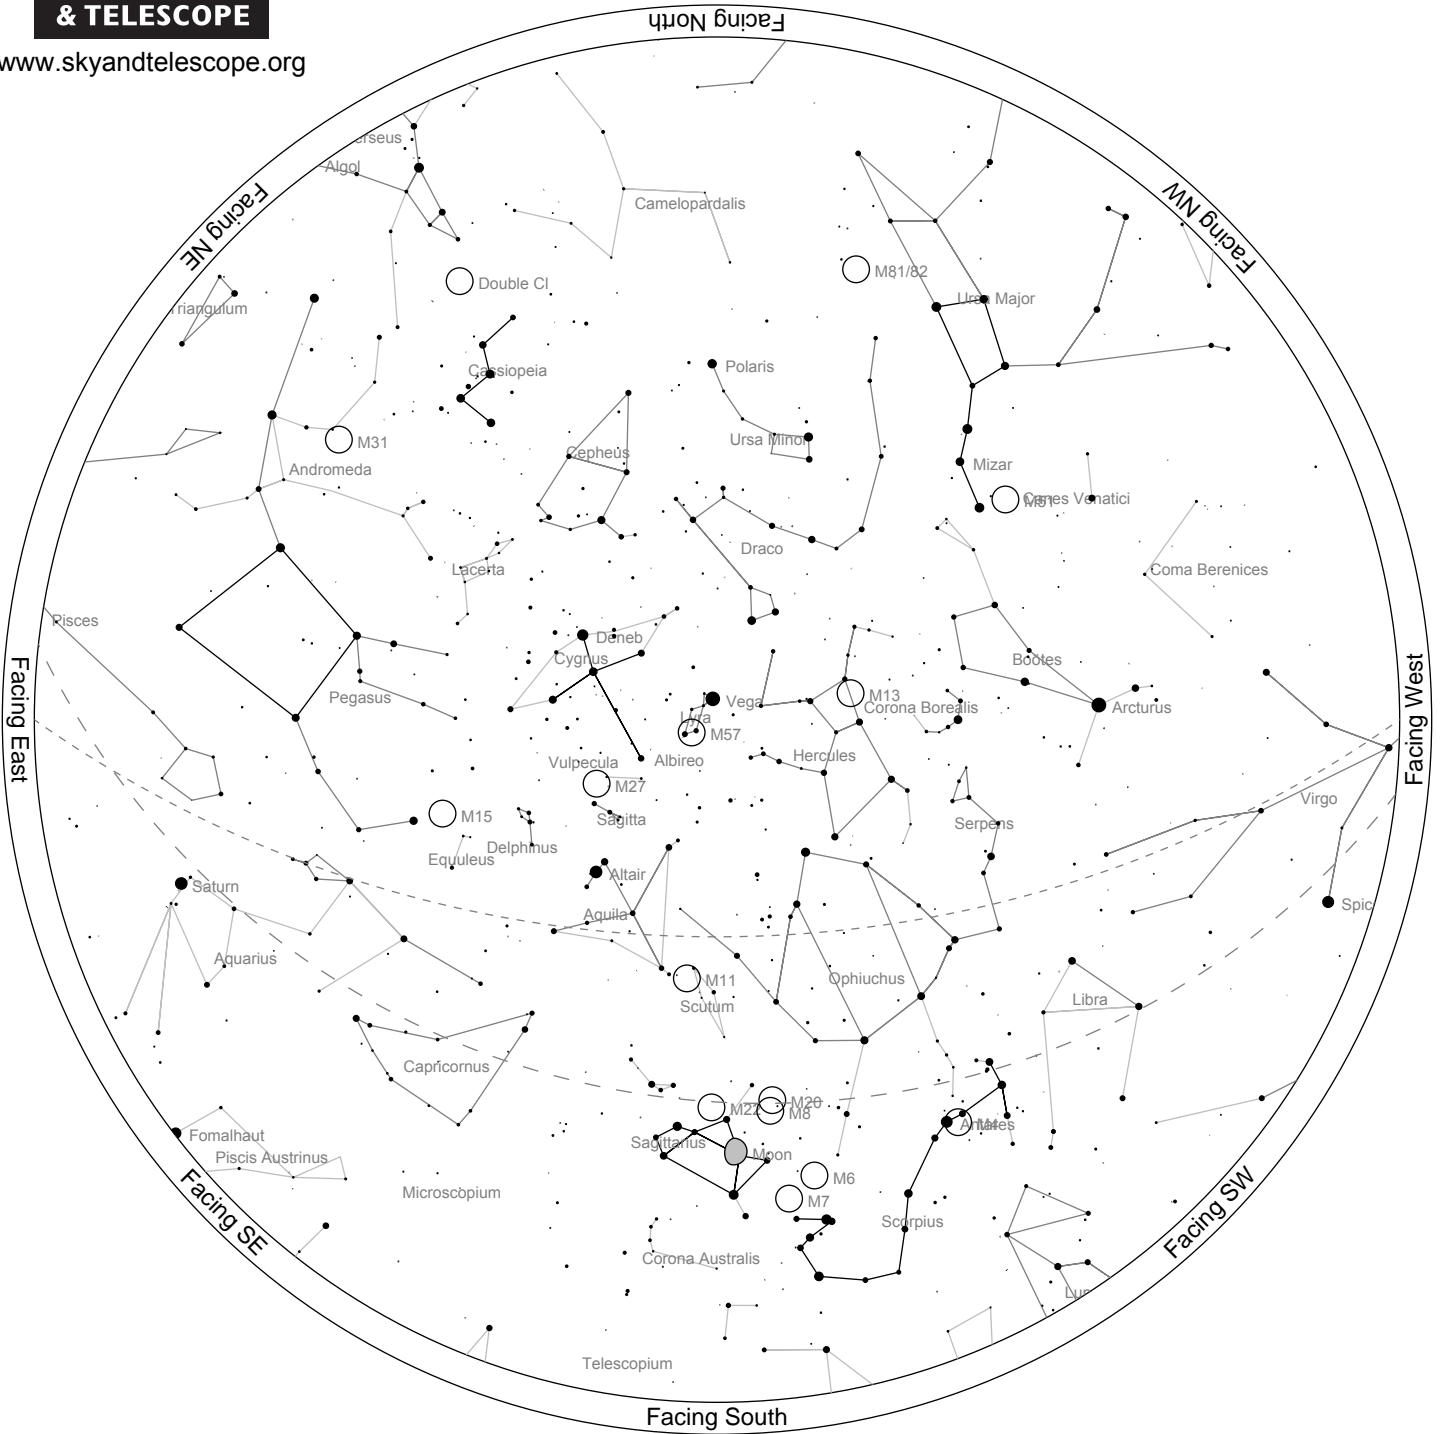

Sky Chart

Location: Rio Rancho, NM 87124
Latitude: 35° 17' N, longitude: 106° 43' W
Time: 2024 August 15, 22:00 (UTC -06:00)

Powered by: Heavens-Above.com